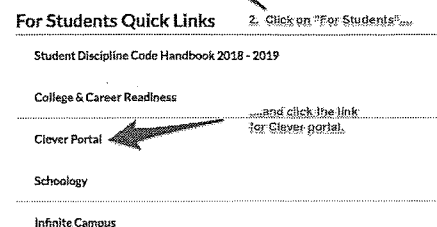

## Dreambox and Lexia

To enhance learning over the course of the school year, we will be using two online programs, Dreambox and Lexia. Dreambox is a math program that helps students to achieve better, faster, math proficiency and Lexia is a literacy program that provides explicit, systematic and personalized learning by targeting skill gaps as they emerge. These programs can be used not only in the classroom but at home as well! Below, you'll find instructions for logging into these programs by using Clever. Clever is one platform that allows schools to have a central location to manage their technology and login to all applications.

### Student Log In via Clever

1. Go to the portal website: <https://clever.com/in/shelby-co-public-school-dist744ee2f1443000590> OR go to the "For Students" Quick Links on the district website.
2. To Login, use the attached QR code by clicking on the Clever Badge Log In and holding the code in front of your device's camera.