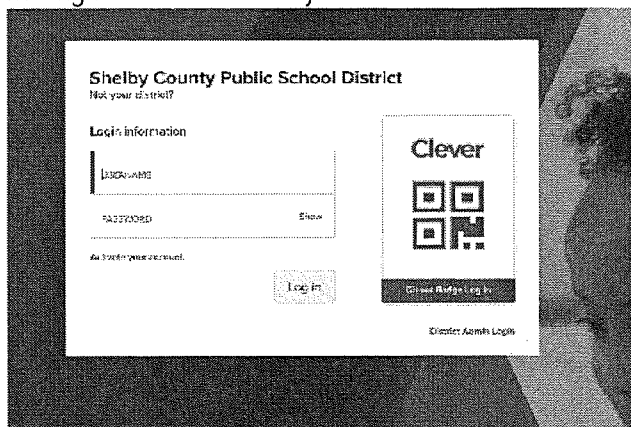

## Dreambox and Lexia

To enhance learning over the course of the school year, we will be using two online programs, Dreambox and Lexia. Dreambox is a math program that helps students to achieve better, faster, math proficiency and Lexia is a literacy program that provides explicit, systematic and personalized learning by targeting skill gaps as they emerge. These programs can be used not only in the classroom but at home as well! Below, you'll find instructions for logging into these programs by using Clever. Clever is one platform that allows schools to have a central location to manage their technology and login to all applications.

### Student Log In via Clever

1. Go to the portal website: <https://clever.com/in/shelby-co-public-school-dist744ee2f1443000590> OR go to the "For Students" Quick Links on the district website.
2. To Login, use the attached QR code by clicking on the Clever Badge Log In and holding the code in front of your device's camera.